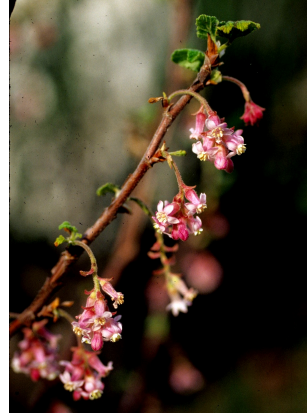

# *Ribes malvaceum*

Chaparral Currant

Grossulariaceae

**Exposure** Sun or part shade

**Water** No summer water

**Form** Deciduous shrub

**Height** 7 feet

**Flower color** Pink

**Bloom time** Winter

Chaparral currant is a valuable addition to the winter garden, beginning to flower in late fall and continuing through winter. It provides garden color and nectar for hummingbirds when little else is blooming. Requires good drainage. Unlike other currants this one is late summer deciduous.

**Habitat** Chaparral, oak woodland